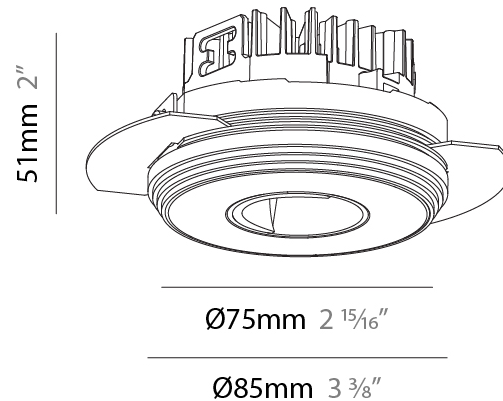

GENERAL

Series: Oiko Pro Round
Subseries: Oiko Pro Round Wallwash
Partner: Prolicht
Division: Architectural
Installation: Trimless
Product Type: Wallwash
Mounting Location: Ceiling
Light Distribution: Direct

PHYSICAL

Shape: Round
Diameter (mm): 75
Diameter (in): 2 ¹⁵/₁₆
Height (mm): 51
Height (in): 2
Ceiling Thickness (mm): 1 - 25
Ceiling Thickness (in): 1/16 - 1 3/16
Min. Recessing Depth (mm): 55
Min. Recessing Depth (in): 2 ³/₁₆
Fixture Finish: [SSR / BKV / CWI / KIA / POP / BLS / SPG / MEY / GOH / CHC / COM / ABZ / JAG / OBR / MOS / ROR](#)
Fixture Material: Aluminum Die Cast
Cut-out Measurements: 86mm / 3 3/8" Diameter

ELECTRICAL

Lamp Type: LED (Zhaga Standard)
Input Wattage (W): 14
Total Output Wattage (W): 12.7
Dimming: Dali Dimming
Driver Included: No
Driver Location: Recessed Housing
Driver Type: Constant Current - Universal (120Vac only for DALI driver)
Driver Class: Class 2
Input Voltage (V): 120 - 277
Constant Current (MA): 700

LED

Color Temperature (°K): 2700-6500 Tunable White
Max. Delivered Lumen (lm): 1040 - 1216
Nominal Lumen (lm): 1242 - 1460
CRI: >93 CRI
Lamp Life (hrs): 50000
Special LEDs offerings: Tunable White

OPTICAL

Adjustability: Fixed

RATINGS AND CERTIFICATIONS

Certified By: Certified for North American Standards
IP rating: IP20