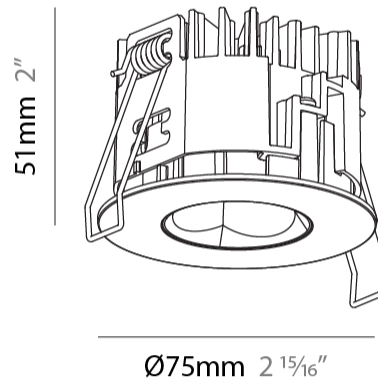

PHYSICAL

Aperture Sizes - Downlights: 1"
Shape: Round
Diameter (mm): 75
Diameter (in): 2 ¹⁵/₁₆
Height (mm): 51
Height (in): 2
Ceiling Thickness (mm): 1 - 25
Ceiling Thickness (in): 1/16 - 1 3/16
Min. Recessing Depth (mm): 55
Min. Recessing Depth (in): 2 ³/₁₆
Diffuser: Lens Pack - Spread Lens / Linear Spread Lens / Honeycomb Louver
Fixture Finish: SSR / BKV / CWI / CRY / HAB / UFT / ITA / RUA / FTG / MYG / LOD / PUS / FRO / FUP / KIA / POP / BLS / SPG / MEY / GOH / CHC / COM / ABZ / JAG / OBR / MOS / ROR
Fixture Material: Aluminum Die Cast
Cut-out Measurements: 68mm / 2 11/16" Diameter

ELECTRICAL

Lamp Type: LED (Zhaga Standard)
Input Wattage (W): 15
Total Output Wattage (W): 13.6
Dimming: Tri-Mode (Non-Dimming and Phase Dimming (120Vac only) and 0-10V Dimming)
Driver Included: No
Driver Location: Recessed Housing
Driver Type: Constant Current - Universal
Driver Class: Class 2
Input Voltage (V): 120 - 277
Constant Current (MA): 350

LED

Color Temperature (°K): 2700 / 3000 / 3500 / 4000
Max. Delivered Lumen (lm): 1375 / 1462 / 1531 / 1545
Nominal Lumen (lm): 1566 / 1665 / 1743 / 1759
CRI: >90 CRI
Lamp Life (hrs): 50000
Special LEDs offerings: Tunable White

OPTICAL

Reflector°: 50
Adjustability: Fixed

RATINGS AND CERTIFICATIONS

Certified By: Certified for North American Standards
IP rating: IP20